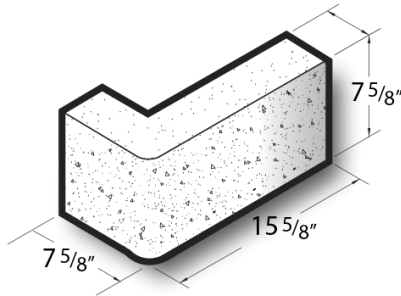

4x8x16 Textured Face, L Corner, Single Bullnose, 1 Face & 1 End Block

Product No: 405276000

4x8x16 Textured Face, L Corner, Single Bullnose, 1 Face & 1 End Block are architectural CMU that are ground on their faces to expose the aggregate and create a distinctive finish that adds a dynamic look to wall designs. [Contact](#) your Best Block representative for special requests and additional options.

Unit(s)

Product No.	405276000
Weight/Block:	40
Block/Pallet:	72
Pallet Weight:	2940

Available Colors

#5 Terra Cotta

#5 Terra Cotta

#5 Terra Cotta

#6 Grey Granite

#6 Grey Granite