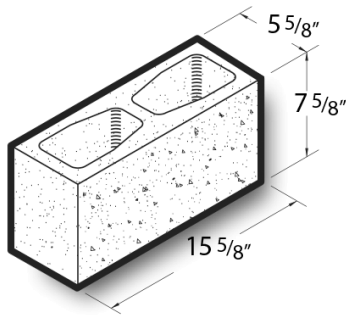

**6x8x16 Textured Face Block**

**Product No: 605000000**

6x8x16 Textured Face Block are architectural CMU that are ground on their faces to expose the aggregate and create a distinctive finish that adds a dynamic look to wall designs. [Contact](#) your Best Block representative for special requests and additional options.