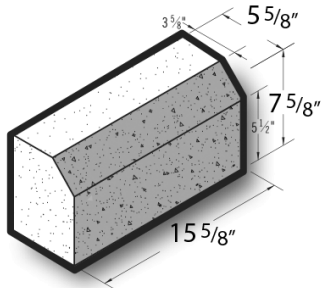

6x8x16 Textured Face Solid Chamfer Block

Product No: 605054000

6x8x16 Textured Face Solid Chamfer Block are architectural CMU that are ground on their faces to expose the aggregate and create a distinctive finish that adds a dynamic look to wall designs. [Contact](#) your Best Block representative for special requests and additional options.