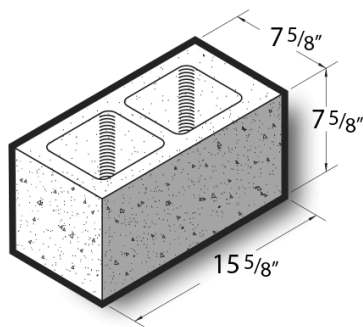

8x8x16 Textured Face Block

Product No: 805000000

8x8x16 Textured Face Block are architectural CMU that are ground on their faces to expose the aggregate and create a distinctive finish that adds a dynamic look to wall designs. [Contact](#) your Best Block representative for special requests and additional options.