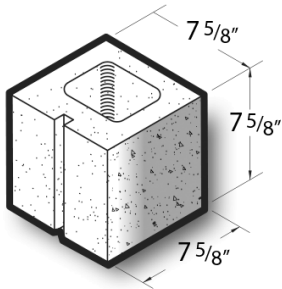

8x8x8 Textured Face Half 1 Face Block

Product No: 805001000

8x8x8 Textured Face Half 1 Face Block are architectural CMU that are ground on their faces to expose the aggregate and create a distinctive finish that adds a dynamic look to wall designs. [Contact](#) your Best Block representative for special requests and additional options.