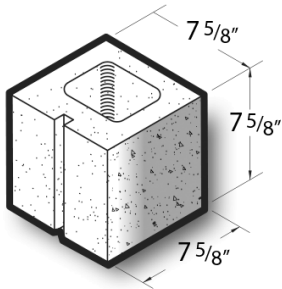

8x8x8 Textured Face Half 1 Face Block

Product No: 805001000

8x8x8 Textured Face Half 1 Face Block are architectural CMU that are ground on their faces to expose the aggregate and create a distinctive finish that adds a dynamic look to wall designs. **Contact** your Best Block representative for special requests and additional options.