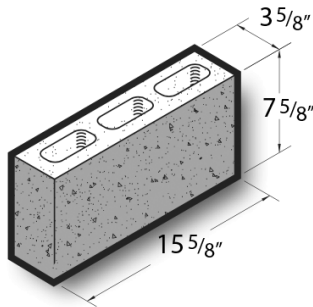

4x8x16 Textured Face, 1 Face & 1 End Block

Product No: 405200000

4x8x16 Textured Face, 1 Face & 1 End Block are architectural CMU that are ground on their faces to expose the aggregate and create a distinctive finish that adds a dynamic look to wall designs. [Contact](#) your Best Block representative for special requests and additional options.