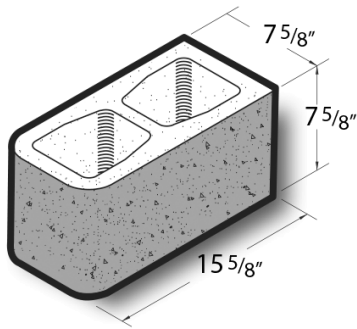

8x8x16 Textured 2 Face & End Double Bullnose Block Product No: 806054000

8x8x16 Textured 2 Face & End Double Bullnose Block are architectural CMU that are ground on their faces to expose the aggregate and create a distinctive finish that adds a dynamic look to wall designs. [Contact](#) your Best Block representative for special requests and additional options.