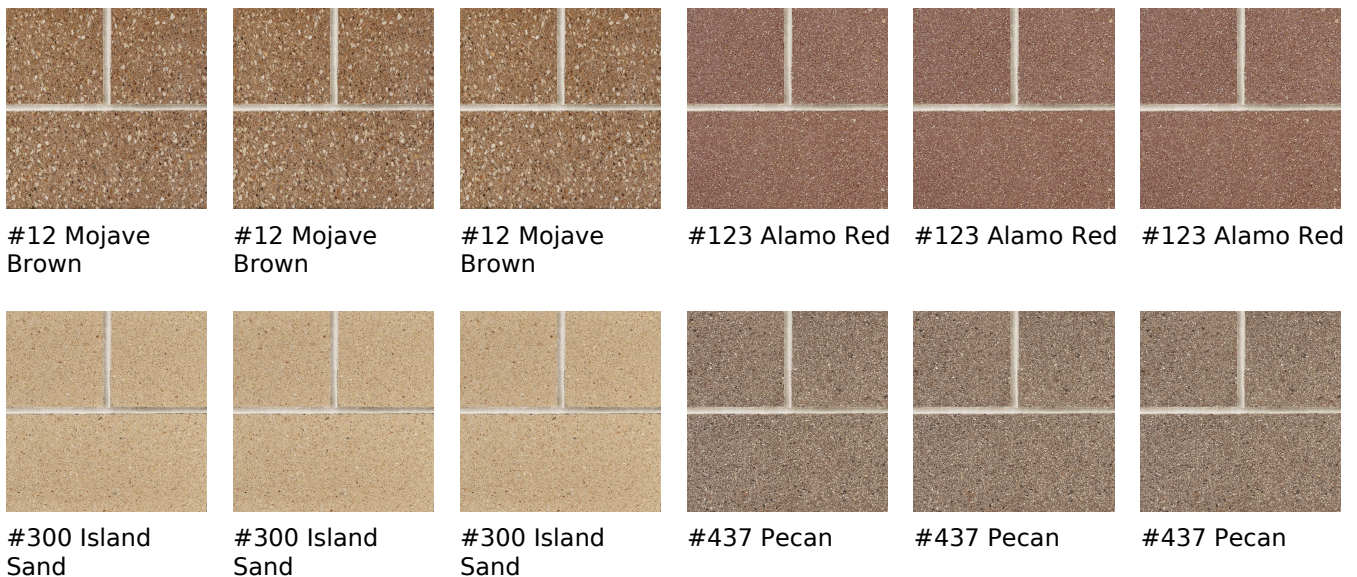

8x8x16 Textured 2 Face & End Double Bullnose Block Product No: 806054000

8x8x16 Textured 2 Face & End Double Bullnose Block are architectural CMU that are ground on their faces to expose the aggregate and create a distinctive finish that adds a dynamic look to wall designs. [Contact](#) your Best Block representative for special requests and additional options.

Unit(s)

Product No.	806054000
Weight/Block:	38
Block/Pallet:	72
Pallet Weight:	2796

Available Colors

#5 Terra Cotta

#5 Terra Cotta

#5 Terra Cotta

#6 Grey Granite

#6 Grey Granite