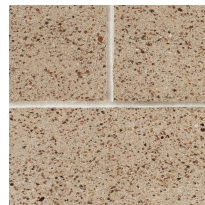

Unit(s)

Product No.	806054000
Weight/Block:	38
Block/Pallet:	72
Pallet Weight:	2796

Available Colors

#5 Terra Cotta

#5 Terra Cotta

#5 Terra Cotta

#6 Grey Granite

#6 Grey Granite

#6 Grey Granite

#7 Burnt Umber

#7 Burnt Umber

#7 Burnt Umber

#700 White
Limestone

#700 White
Limestone

#700 White
Limestone

#702 Limestone
Cream

#702 Limestone
Cream

#702 Limestone
Cream

#704 White
Terrazzo

#704 White
Terrazzo

#704 White
Terrazzo

#708 Pewter
Terrazzo

#708 Pewter
Terrazzo

#708 Pewter
Terrazzo

#721 Walgreen
Brown

#721 Walgreen
Brown

#721 Walgreen
Brown

#725 Smoke

#725 Smoke

#725 Smoke

#8 Charcoal

#8 Charcoal