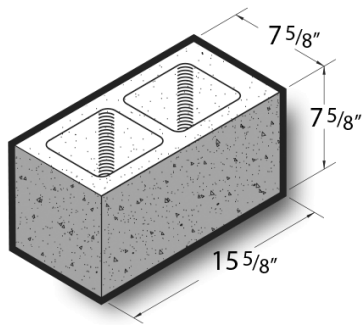

8x8x16 Textured Face & End Corner Block

Product No: 805200000

8x8x16 Textured Face & End Corner Block are architectural CMU that are ground on their faces to expose the aggregate and create a distinctive finish that adds a dynamic look to wall designs. [Contact](#) your Best Block representative for special requests and additional options.