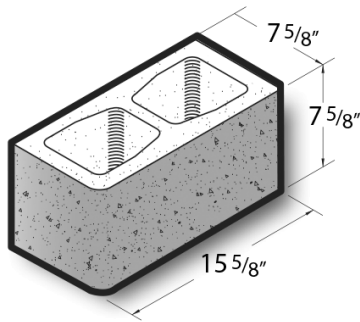

8x8x16 Textured Face & End Single Bullnose Block

Product No: 805202000

8x8x16 Textured Face & End Single Bullnose Block are architectural CMU that are ground on their faces to expose the aggregate and create a distinctive finish that adds a dynamic look to wall designs. [Contact](#) your Best Block representative for special requests and additional options.

Unit(s)

Product No.	805202000
Weight/Block:	38
Block/Pallet:	72
Pallet Weight:	2796

Available Colors

#5 Terra Cotta

#5 Terra Cotta

#5 Terra Cotta

#6 Grey Granite

#6 Grey Granite