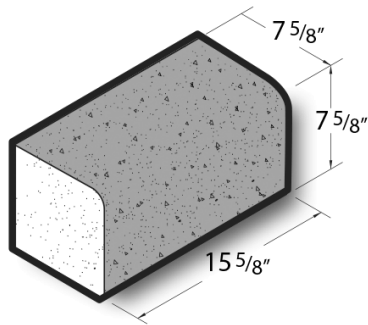

8x8x16 Textured Face & Top Solid Single Bullnose Block

Product No: 805302000

8x8x16 Textured Face & Top Solid Single Bullnose Block are architectural CMU that are ground on their faces to expose the aggregate and create a distinctive finish that adds a dynamic look to wall designs. [Contact](#) your Best Block representative for special requests and additional options.

Unit(s)

Product No.	805302000
Weight/Block:	68
Block/Pallet:	60
Pallet Weight:	4140

Available Colors

#5 Terra Cotta

#5 Terra Cotta

#5 Terra Cotta

#6 Grey Granite

#6 Grey Granite