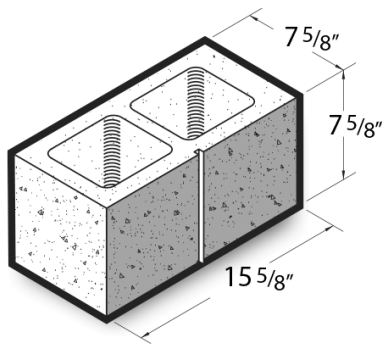

8x8x16 Textured Face 1 Score Block

Product No: 805003000NP

8x8x16 Textured Face 1 Score Block are architectural CMU that are ground on their faces to expose the aggregate and create a distinctive finish that adds a dynamic look to wall designs. [Contact](#) your Best Block representative for special requests and additional options.