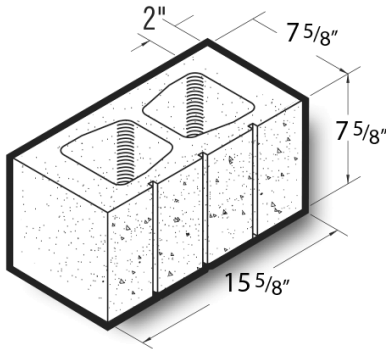

8x8x16 Textured Face 3 Score Block

Product No: 805047000

8x8x16 Textured Face 3 Score Block are architectural CMU that are ground on their faces to expose the aggregate and create a distinctive finish that adds a dynamic look to wall designs. [Contact](#) your Best Block representative for special requests and additional options.