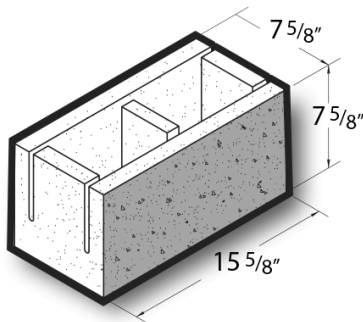

**8x8x16 Textured Face Knockout Bond Beam**

**Product No: 805004000**

8x8x16 Textured Face Knockout Bond Beam are architectural CMU that are ground on their faces to expose the aggregate and create a distinctive finish that adds a dynamic look to wall designs. [Contact](#) your Best Block representative for special requests and additional options.