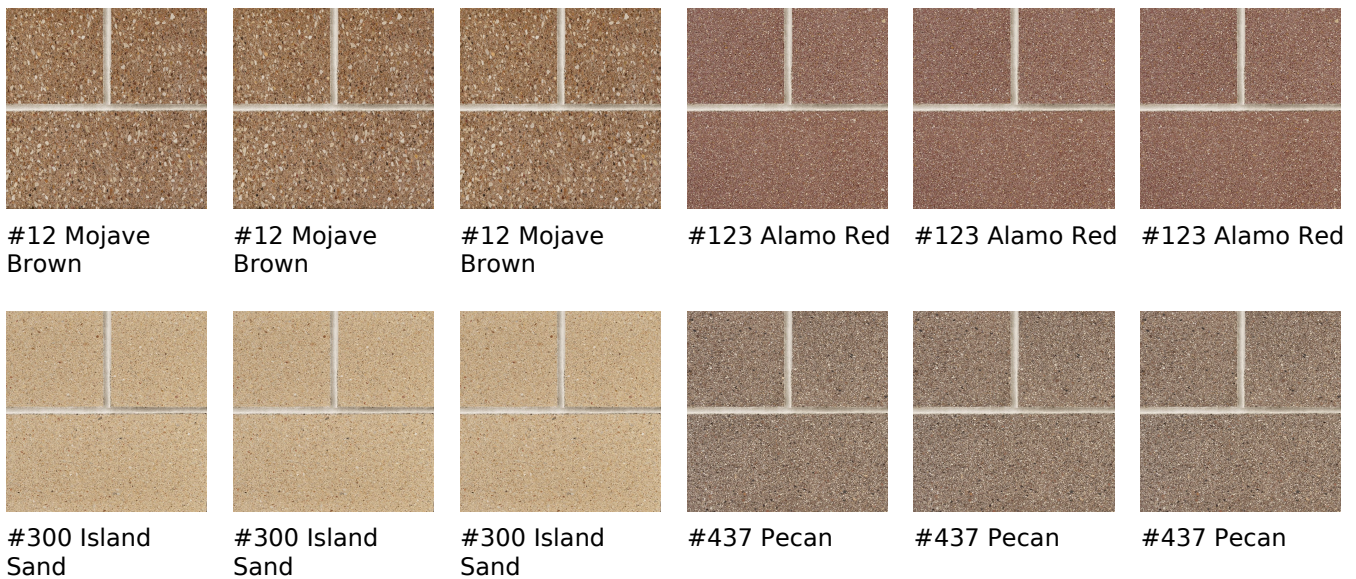

8x8x16 Textured Face Solid Bond Beam Block **Product No: 805003000QR**

8x8x16 Textured Face Solid Bond Beam Block are architectural CMU that are ground on their faces to expose the aggregate and create a distinctive finish that adds a dynamic look to wall designs. [Contact](#) your Best Block representative for special requests and additional options.

Unit(s)

Product No.	805003000QR
Weight/Block:	40.5
Block/Pallet:	72
Pallet Weight:	2976

Available Colors

#5 Terra Cotta

#5 Terra Cotta

#5 Terra Cotta

#6 Grey Granite

#6 Grey Granite

White Limestone

White Limestone

White Limestone

White Limestone

White Limestone

White Terrazzo

White Terrazzo

White Terrazzo