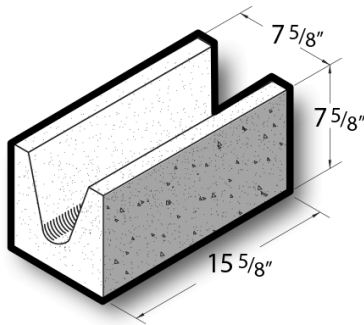

8x8x16 Textured Face Solid Bond Beam Block **Product No: 805003000QR**

8x8x16 Textured Face Solid Bond Beam Block are architectural CMU that are ground on their faces to expose the aggregate and create a distinctive finish that adds a dynamic look to wall designs. [Contact](#) your Best Block representative for special requests and additional options.