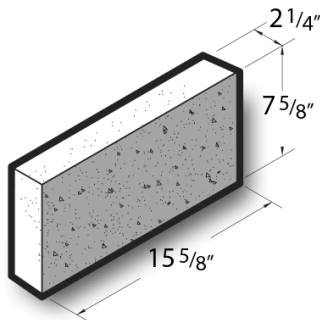

**2 1/4x8x16 Polished Face Cap Block**

**Product No: 365020000**

2 1/4x8x16 Polished Face Cap Block are architectural CMU that are ground on their faces to expose the aggregate and create a distinctive finish that adds a dynamic look to wall designs. [Contact](#) your Best Block representative for special requests and additional options.