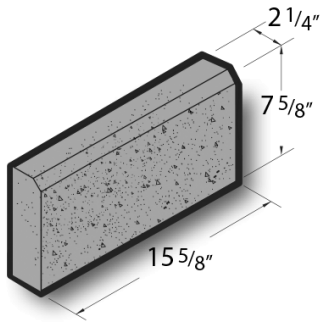

**2 1/4x8x16 Polished Face Top & End Corner Chamfer Block**

**Product No: 365450000**

2 1/4x8x16 Polished Face Top & End Corner Chamfer Block are architectural CMU that are ground on their faces to expose the aggregate and create a distinctive finish that adds a dynamic look to wall designs. [Contact](#) your Best Block representative for special requests and additional options.