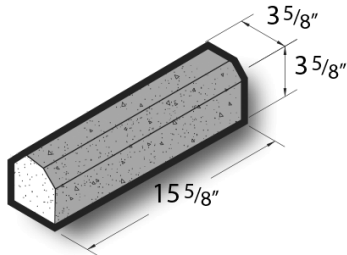

4x4x16 Polished 2 Face Top Double Chamfer Block

Product No: 406164000

4x4x16 Polished 2 Face Top Double Chamfer Block are architectural CMU that are ground on their faces to expose the aggregate and create a distinctive finish that adds a dynamic look to wall designs. [Contact](#) your Best Block representative for special requests and additional options.