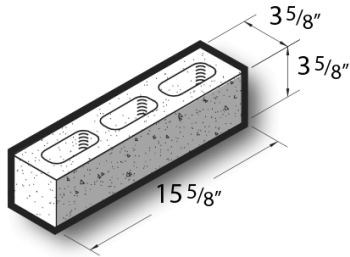

**4x4x16 Polished Face Half High Block**

**Product No: 405008000**

4x4x16 Polished Face Half High Block are architectural CMU that are ground on their faces to expose the aggregate and create a distinctive finish that adds a dynamic look to wall designs. [Contact](#) your Best Block representative for special requests and additional options.