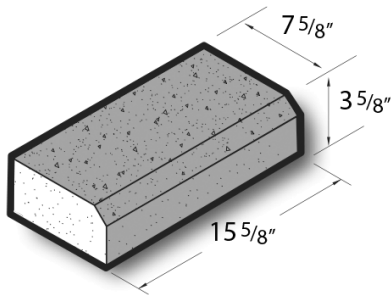

**8x4x16 Polished Face & Top Solid Chamfer Block** **Product No: 805304000**

8x4x16 Polished Face & Top Solid Chamfer Block are architectural CMU that are ground on their faces to expose the aggregate and create a distinctive finish that adds a dynamic look to wall designs. [Contact](#) your Best Block representative for special requests and additional options.