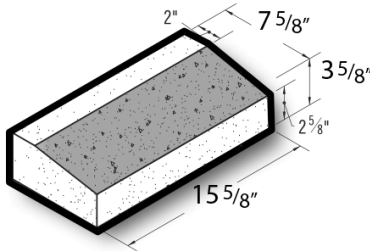

8x4x16 Polished Face Chamfer Sill Block

Product No: 801800000

8x4x16 Polished Face Chamfer Sill Block are architectural CMU that are ground on their faces to expose the aggregate and create a distinctive finish that adds a dynamic look to wall designs. [Contact](#) your Best Block representative for special requests and additional options.