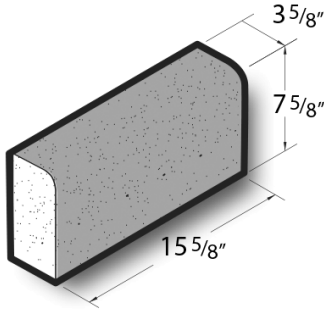

4x8x16 Polished Face & Top Solid Single Bullnose Block

Product No: 405302000

4x8x16 Polished Face & Top Solid Single Bullnose Block are architectural CMU that are ground on their faces to expose the aggregate and create a distinctive finish that adds a dynamic look to wall designs. [Contact](#) your Best Block representative for special requests and additional options.

Unit(s)

Product No.	405302000
Weight/Block:	33
Block/Pallet:	120
Pallet Weight:	4020

Available Colors

#5 Terra Cotta

#5 Terra Cotta

#5 Terra Cotta

#6 Grey Granite

#6 Grey Granite