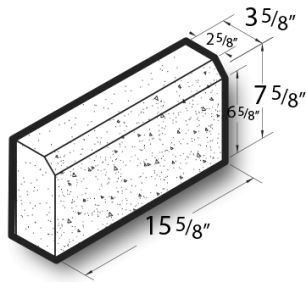

**4x8x16 Polished Face Solid Chamfer Block**

**Product No: 405054000**

4x8x16 Polished Face Solid Chamfer Block are architectural CMU that are ground on their faces to expose the aggregate and create a distinctive finish that adds a dynamic look to wall designs. [Contact](#) your Best Block representative for special requests and additional options.