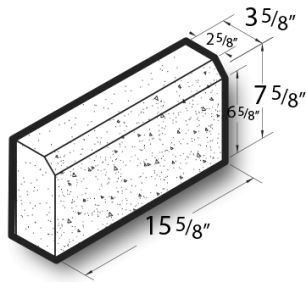

4x8x16 Polished Face Solid Chamfer Block

Product No: 405054000

4x8x16 Polished Face Solid Chamfer Block are architectural CMU that are ground on their faces to expose the aggregate and create a distinctive finish that adds a dynamic look to wall designs. [Contact](#) your Best Block representative for special requests and additional options.