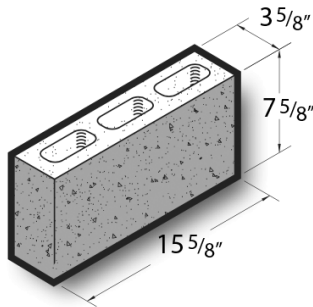

4x8x16 Polished Face, 1 Face & 1 End Block

Product No: 405200000

4x8x16 Polished Face, 1 Face & 1 End Block are architectural CMU that are ground on their faces to expose the aggregate and create a distinctive finish that adds a dynamic look to wall designs. [Contact](#) your Best Block representative for special requests and additional options.