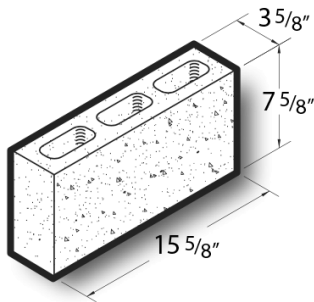

4x8x16 Polished Face, 1 Face Block

Product No: 405000000

4x8x16 Polished Face, 1 Face Block are architectural CMU that are ground on their faces to expose the aggregate and create a distinctive finish that adds a dynamic look to wall designs. [Contact](#) your Best Block representative for special requests and additional options.