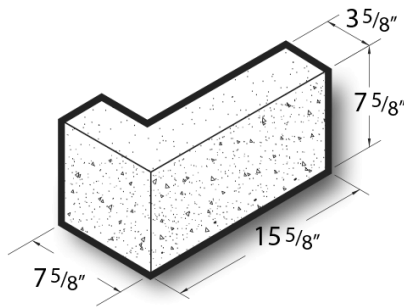

4x8x16 Polished Face, L Corner, 1 Face & 1 End Block Product No: 405222000

4x8x16 Polished Face, L Corner, 1 Face & 1 End Block are architectural CMU that are ground on their faces to expose the aggregate and create a distinctive finish that adds a dynamic look to wall designs. [Contact](#) your Best Block representative for special requests and additional options.

Unit(s)

Product No.	405222000
Weight/Block:	40
Block/Pallet:	72
Pallet Weight:	2940

Available Colors

#5 Terra Cotta

#5 Terra Cotta

#5 Terra Cotta

#6 Grey Granite

#6 Grey Granite