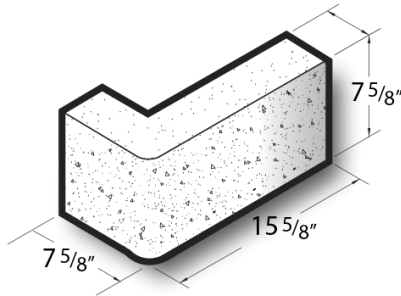

4x8x16 Polished Face, L Corner, Single Bullnose, 1 Face & 1 End Block

Product No: 405276000

4x8x16 Polished Face, L Corner, Single Bullnose, 1 Face & 1 End Block are architectural CMU that are ground on their faces to expose the aggregate and create a distinctive finish that adds a dynamic look to wall designs. [Contact](#) your Best Block representative for special requests and additional options.

Unit(s)

Product No.	405276000
Weight/Block:	40
Block/Pallet:	72
Pallet Weight:	2940

Available Colors

#5 Terra Cotta

#5 Terra Cotta

#5 Terra Cotta

#6 Grey Granite

#6 Grey Granite