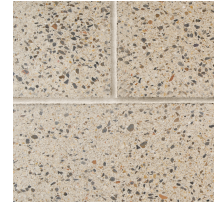

4x8x16 Polished Face, L Corner, Single Bullnose, 1 Face & 1 End Block

Product No: 405276000

4x8x16 Polished Face, L Corner, Single Bullnose, 1 Face & 1 End Block are architectural CMU that are ground on their faces to expose the aggregate and create a distinctive finish that adds a dynamic look to wall designs. [Contact](#) your Best Block representative for special requests and additional options.

Walgreen Brown

Walgreen Brown

Walgreen Brown

White Limestone

White Limestone

White Limestone

White Limestone

White Limestone

White Limestone

White Limestone

White Limestone

White Limestone

White Limestone

White Terrazzo

White Terrazzo

White Terrazzo

White Terrazzo

White Terrazzo

White Terrazzo

White Terrazzo

White Terrazzo

White Terrazzo

White Terrazzo