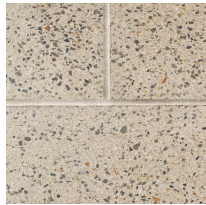

4x8x16 Polished Face, L Corner, Single Bullnose, 1 Face & 1 End Block

Product No: 405276000

4x8x16 Polished Face, L Corner, Single Bullnose, 1 Face & 1 End Block are architectural CMU that are ground on their faces to expose the aggregate and create a distinctive finish that adds a dynamic look to wall designs. [Contact](#) your Best Block representative for special requests and additional options.

#6 Grey Granite

#7 Burnt Umber

#7 Burnt Umber

#7 Burnt Umber

#700 White
Limestone

#700 White
Limestone

#700 White
Limestone

#702 Limestone
Cream

White Limestone

White Limestone

White Limestone

White Limestone

White Limestone

White Terrazzo

White Terrazzo

White Terrazzo

White Terrazzo

White Terrazzo

White Terrazzo

White Terrazzo

White Terrazzo

White Terrazzo

White Terrazzo