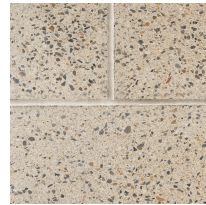

4x8x16 Polished Face, L Corner, Single Bullnose, 1 Face & 1 End Block

Product No: 405276000

4x8x16 Polished Face, L Corner, Single Bullnose, 1 Face & 1 End Block are architectural CMU that are ground on their faces to expose the aggregate and create a distinctive finish that adds a dynamic look to wall designs. [Contact](#) your Best Block representative for special requests and additional options.

White Limestone

White Limestone

White Limestone

White Limestone

White Limestone

White Terrazzo

White Terrazzo

White Terrazzo

White Terrazzo

White Terrazzo

White Terrazzo

White Terrazzo

White Terrazzo

White Terrazzo

White Terrazzo