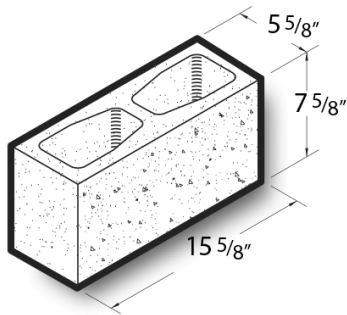

6x8x16 Polished Face Block

Product No: 605000000

6x8x16 Polished Face Block are architectural CMU that are ground on their faces to expose the aggregate and create a distinctive finish that adds a dynamic look to wall designs. [Contact](#) your Best Block representative for special requests and additional options.