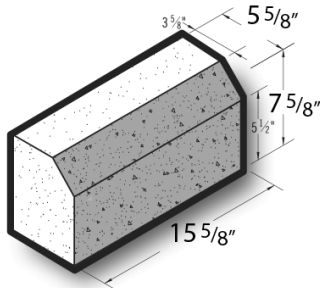

6x8x16 Polished Face Solid Chamfer Block

Product No: 605054000

6x8x16 Polished Face Solid Chamfer Block are architectural CMU that are ground on their faces to expose the aggregate and create a distinctive finish that adds a dynamic look to wall designs. [Contact](#) your Best Block representative for special requests and additional options.