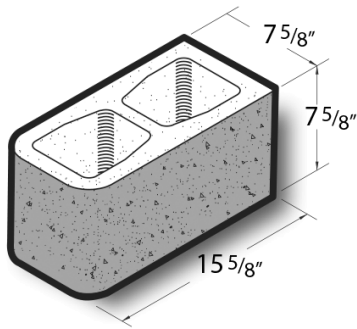

8x8x16 Polished 2 Face & End Double Bullnose Block Product No: 806054000

8x8x16 Polished 2 Face & End Double Bullnose Block are architectural CMU that are ground on their faces to expose the aggregate and create a distinctive finish that adds a dynamic look to wall designs. [Contact](#) your Best Block representative for special requests and additional options.