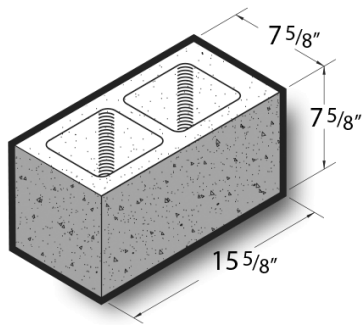

**8x8x16 Polished Face & End Corner Block**

**Product No: 805200000**

8x8x16 Polished Face & End Corner Block are architectural CMU that are ground on their faces to expose the aggregate and create a distinctive finish that adds a dynamic look to wall designs. [Contact](#) your Best Block representative for special requests and additional options.