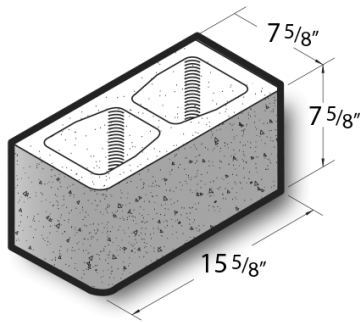

**8x8x16 Polished Face & End Single Bullnose Block      Product No: 805202000**

8x8x16 Polished Face & End Single Bullnose Block are architectural CMU that are ground on their faces to expose the aggregate and create a distinctive finish that adds a dynamic look to wall designs. [Contact](#) your Best Block representative for special requests and additional options.

**Unit(s)**

<b>Product No.</b>	805202000
<b>Weight/Block:</b>	38
<b>Block/Pallet:</b>	72
<b>Pallet Weight:</b>	2796

**Available Colors**

#5 Terra Cotta

#5 Terra Cotta

#5 Terra Cotta

#6 Grey Granite

#6 Grey Granite