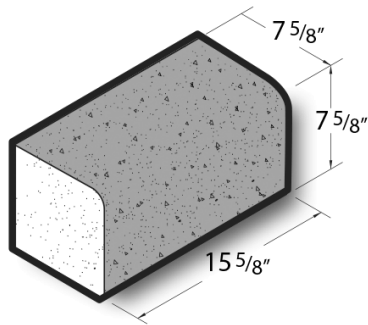

8x8x16 Polished Face & Top Solid Single Bullnose Block

Product No: 805302000

8x8x16 Polished Face & Top Solid Single Bullnose Block are architectural CMU that are ground on their faces to expose the aggregate and create a distinctive finish that adds a dynamic look to wall designs. [Contact](#) your Best Block representative for special requests and additional options.

Unit(s)

Product No.	805302000
Weight/Block:	68
Block/Pallet:	60
Pallet Weight:	4140

Available Colors

#5 Terra Cotta

#5 Terra Cotta

#5 Terra Cotta

#6 Grey Granite

#6 Grey Granite