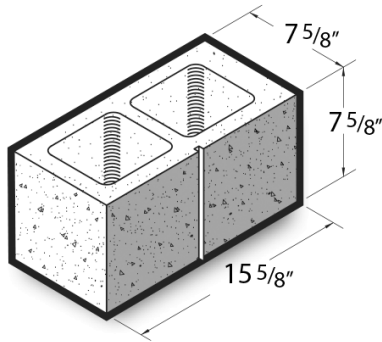

8x8x16 Polished Face 1 Score Block

Product No: 805003000NP

8x8x16 Polished Face 1 Score Block are architectural CMU that are ground on their faces to expose the aggregate and create a distinctive finish that adds a dynamic look to wall designs. [Contact](#) your Best Block representative for special requests and additional options.