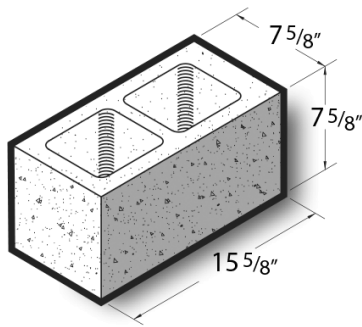

**8x8x16 Polished Face Block**

**Product No: 805000000**

8x8x16 Polished Face Block are architectural CMU that are ground on their faces to expose the aggregate and create a distinctive finish that adds a dynamic look to wall designs. [Contact](#) your Best Block representative for special requests and additional options.