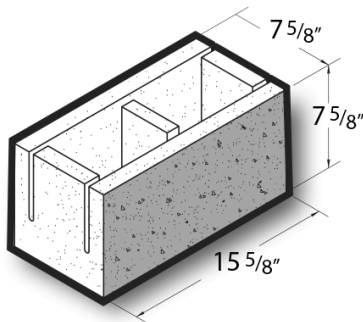

8x8x16 Polished Face Knockout Bond Beam

Product No: 805004000

8x8x16 Polished Face Knockout Bond Beam are architectural CMU that are ground on their faces to expose the aggregate and create a distinctive finish that adds a dynamic look to wall designs. [Contact](#) your Best Block representative for special requests and additional options.