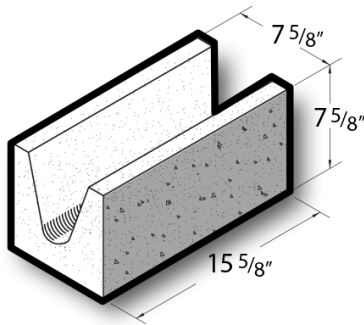

8x8x16 Polished Face Solid Bond Beam Block

Product No: 805003000QR

8x8x16 Polished Face Solid Bond Beam Block are architectural CMU that are ground on their faces to expose the aggregate and create a distinctive finish that adds a dynamic look to wall designs. [Contact](#) your Best Block representative for special requests and additional options.