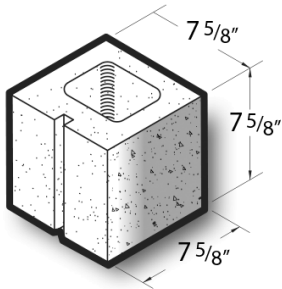

**8x8x8 Polished Face Half 1 Face Block**

**Product No: 805001000**

8x8x8 Polished Face Half 1 Face Block are architectural CMU that are ground on their faces to expose the aggregate and create a distinctive finish that adds a dynamic look to wall designs. [Contact](#) your Best Block representative for special requests and additional options.